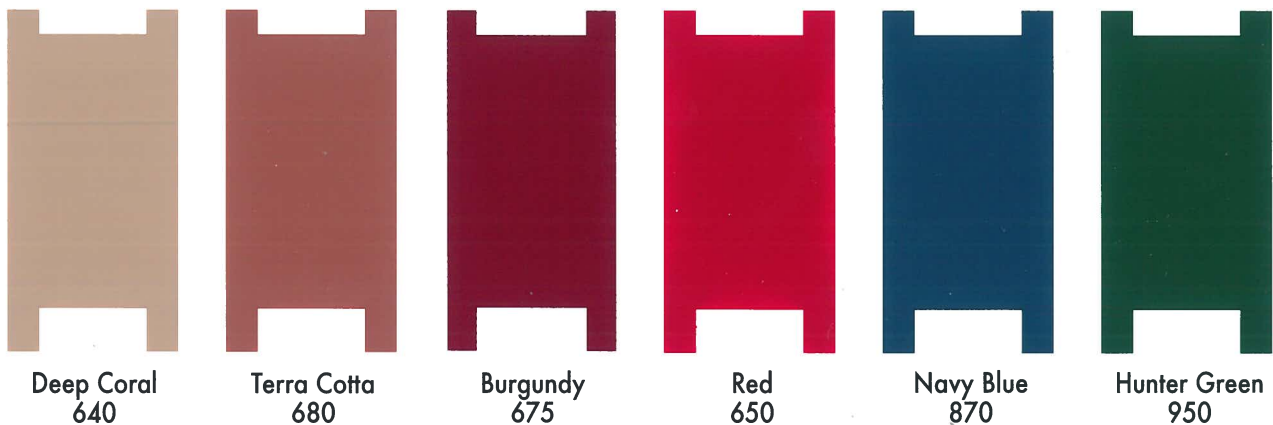

# Powder Shield & Dur-A-Tex™

Powder Shield colors available in 48 hours

\* Premium colors available at a slightly higher cost.

Dur-A-Tex colors have standard graffiti resistant clear coat finishes.  
 Colors White 149 and Silver Lava 997 are not available in the Dur-A-Tex™ product line.  
 Due to the variations in the printing process, actual colors may vary.