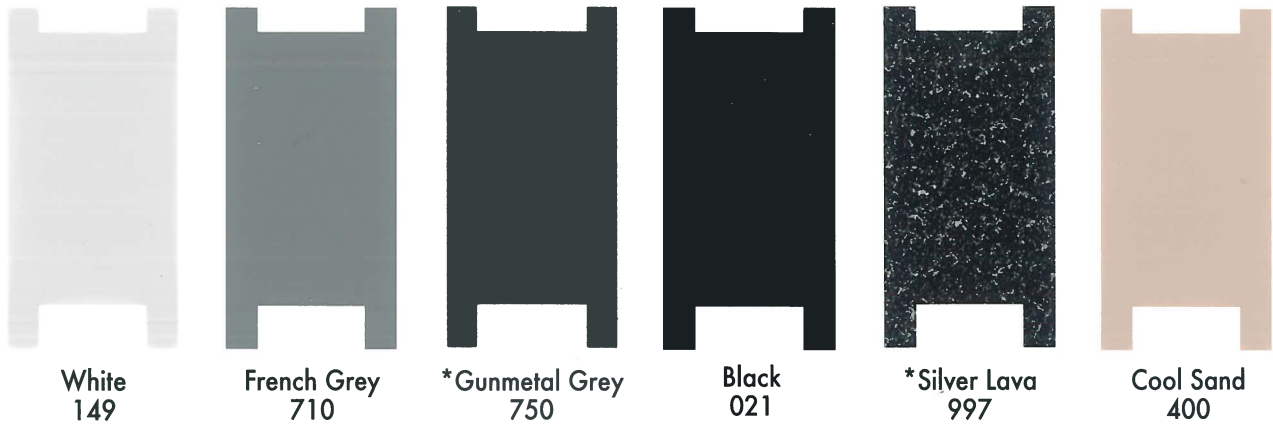

# Powder Shield & Dur-A-Tex™

Powder Shield colors available in 48 hours

\* Premium colors available at a slightly higher cost.

Dur-A-Tex colors have standard graffiti resistant clear coat finishes.  
 Colors White 149 and Silver Lava 997 are not available in the Dur-A-Tex™ product line.  
 Due to the variations in the printing process, actual colors may vary.